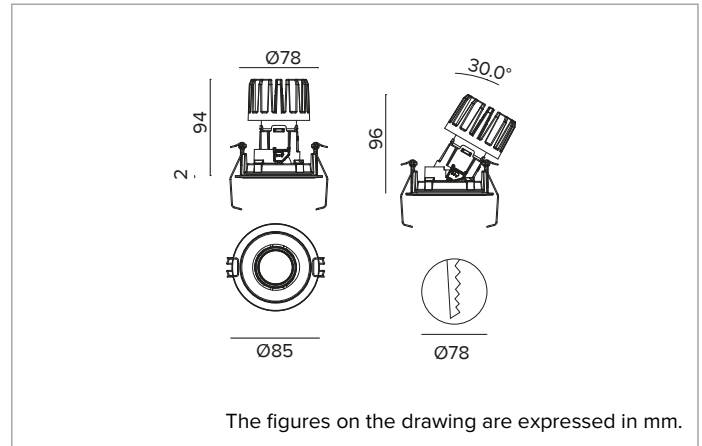

1T8819EL | CTEVO ARCHITECTURAL 78

Adjustable recessed LED projector in a trim version

		3000K	H(m)	D(m)	E _{max} (lx)
		Ra90		27°	
		Fixture Power	13W	1	0.48
		Source Flux	1606lm	2	0.95
		Fixture Flux	1147lm	3	1.43
		Efficacy	88lm/W	4	1.91
TS1342	I _{max} =2835cd/klm	I _{max}	4552cd	5	2.38

Optic: REFLECTOR

Beam angles: FL

Optical efficiency: 71%

Fixture flux: 1147lm

Luminous efficacy: 88lm/W

Photobiological safety: Compliant with RG1 low risk group

MECHANICAL CHARACTERISTICS

Moulded white plastic optic holder and die-cast aluminium heat sink in black color. White colour cover. The optical unit can be adjusted up to 30° on the vertical plane with a mechanical beam locking system (with access from the false ceiling), and 358° on the horizontal plane. Trim version with an integrated white ring.

Colour and finish: Plaster white

Weight: 0.35Kg

Version: TRIM

Degree of protection: IP20 for recessed part

Degree of protection: IP40 for exposed part

ELECTRICAL CHARACTERISTICS

Integrated electronic ON-OFF driver.